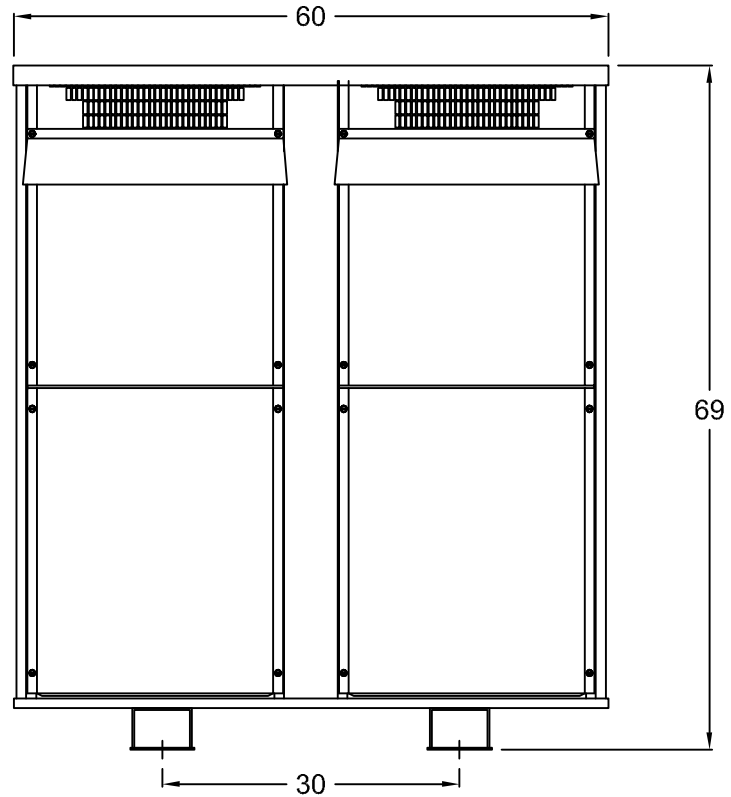

SIDE VIEW

FRONT VIEW

CSA ENCLOSURE:

- TYPE 3 (NEMA 3R)
- INDOOR/OUTDOOR VENTILATED
- PAINTED: ASA 61 GREY
- FLOOR MOUNTING

REV.	REMARKS	BY:	DATE:
R3EM		REX MANUFACTURING	
<small>DIVISION OF TRANSFACTOR INDUSTRIES INC.</small>			
DRAWN BY:	AP	DATE:	JAN.15, 2010
CHECKED BY:	V.S.	DATE:	JAN.15, 2010
TITLE:	ENCLOSURE OUTLINE # 11		
SCALE:	N.T.S.	DRAWING No:	