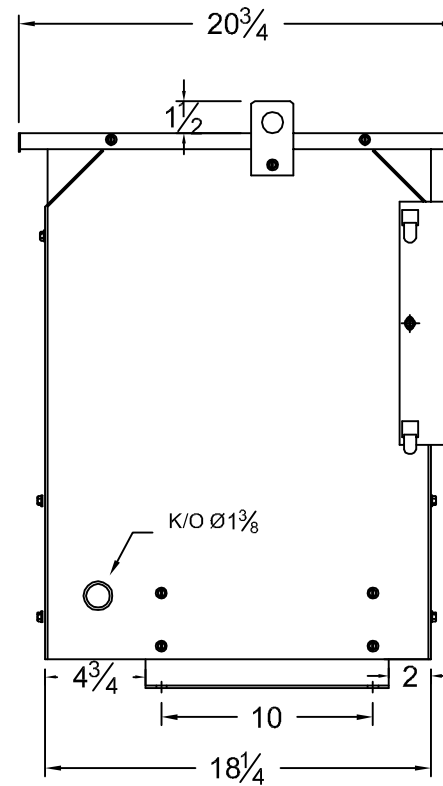

FRONT VIEW

SIDE VIEW

CSA ENCLOSURE:

- TYPE 3R (NEMA 3R)
- INDOOR/OUTDOOR VENTILATED
- PAINTED: ASA 61 GREY
- FLOOR/WALL MOUNTING

REV.	REMARKS	BY:	DATE:
REM		REX MANUFACTURING	
<small>DIVISION OF TRANSFACTOR INDUSTRIES INC.</small>			
DRAWN BY:	AP	DATE:	JAN.4, 2010
CHECKED BY:	V. S.	DATE:	JAN.4, 2010
TITLE: ENCLOSURE OUTLINE SIZE # 6			
SCALE:	N. T. S.	TYPE:	DRAWING No: