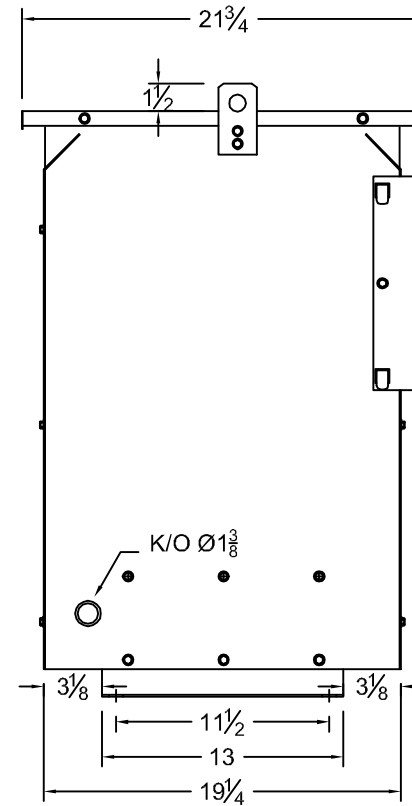

FRONT VIEW

SIDE VIEW

CSA ENCLOSURE:

- TYPE 3R (NEMA 3R)
- INDOOR/OUTDOOR VENTILATED
- PAINTED: ASA 61 GREY
- FLOOR MOUNTING

REV.	REMARKS	BY:	DATE:
 REX MANUFACTURING DIVISION OF TRANSFACTOR INDUSTRIES INC.			
DRAWN BY:	AP	DATE:	JAN.4, 2010
CHECKED BY:	V.S.	DATE:	JAN.4, 2010
TITLE: ENCLOSURE OUTLINE # 7			
SCALE:	N. T. S.	TYPE:	DRAWING No: